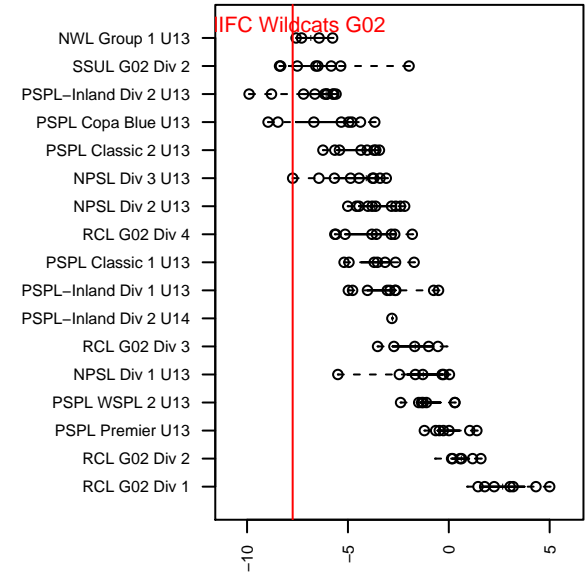

MIFC Wildcats G02

Mercer Island FC
Mercer Island, WA
G02 total strength=348
attack=0.19 defense=0.23
fall league = NPSL Div 3 U13

alt names used:
MIFC G02 Wildcats/Suhm

Venues played:
2015 NPSL Division 3 U13

**attack and defense variance (black dot)
relative to other teams
and top 10 in region**

**attack and defense rating
relative to others at age
and all opponents in last 13 months**

Performance relative to 13 month average